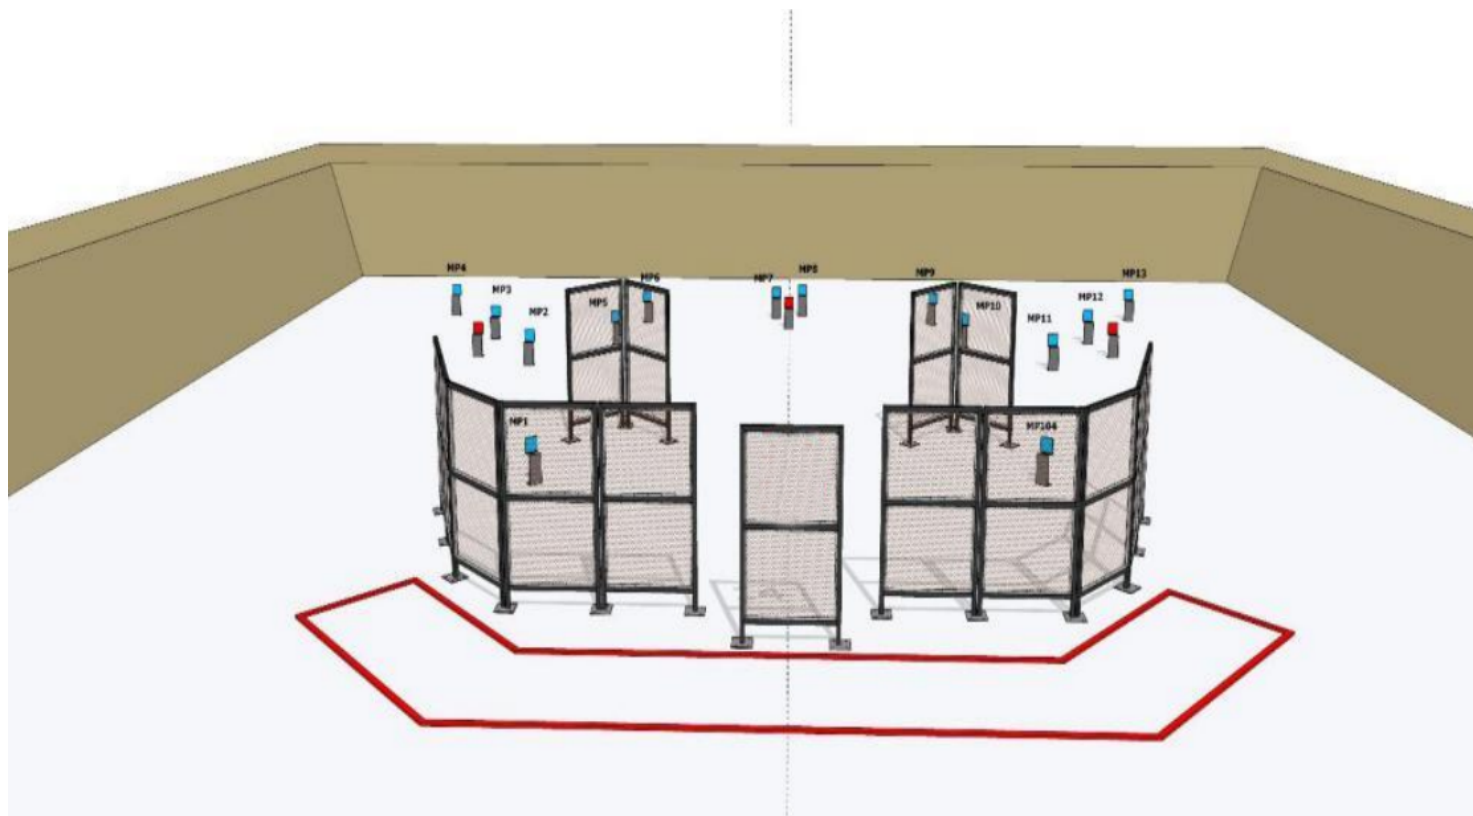

I ETAPA CAMPEONATO BRASILEIRO IPSC SHOTGUN 2025

Stage 7

Targets: 14 IPSC Metal Plates.

Minimum number of rounds: 14

Ammunition Type: Birdshot

Shotgun Ready Condition: Loaded (Option 1).

Start Position: Standing, anywhere, Shotgun in the ready condition held in both hands, stock touching the competitor at hip level, trigger guard downwards, barrel parallel to the ground, finger outside the trigger guard as demonstrated.

Time starts: Audible signal.

Procedure: At the start signal engage targets.