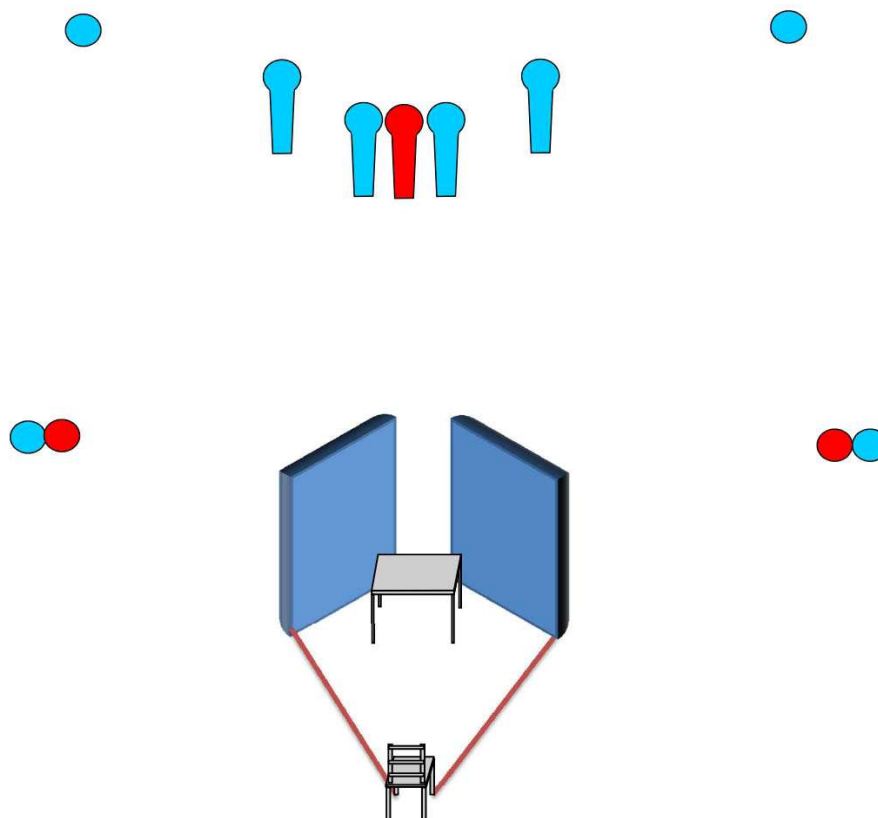

I ETAPA CAMPEONATO BRASILEIRO IPSC SHOTGUN 2025

Stage 9

Targets: 4 IPSC Mini-Poppers, 4 IPSC Metal Plates.

Minimum number of rounds: 8

Ammunition Type: Birdshot

Shotgun Ready Condition: Loaded (Option 2).

Start Position: Sitting on the chair, Shotgun on the mark on the table, as demonstrated.

Time starts: Audible signal.

Procedure: At the start signal engage targets.