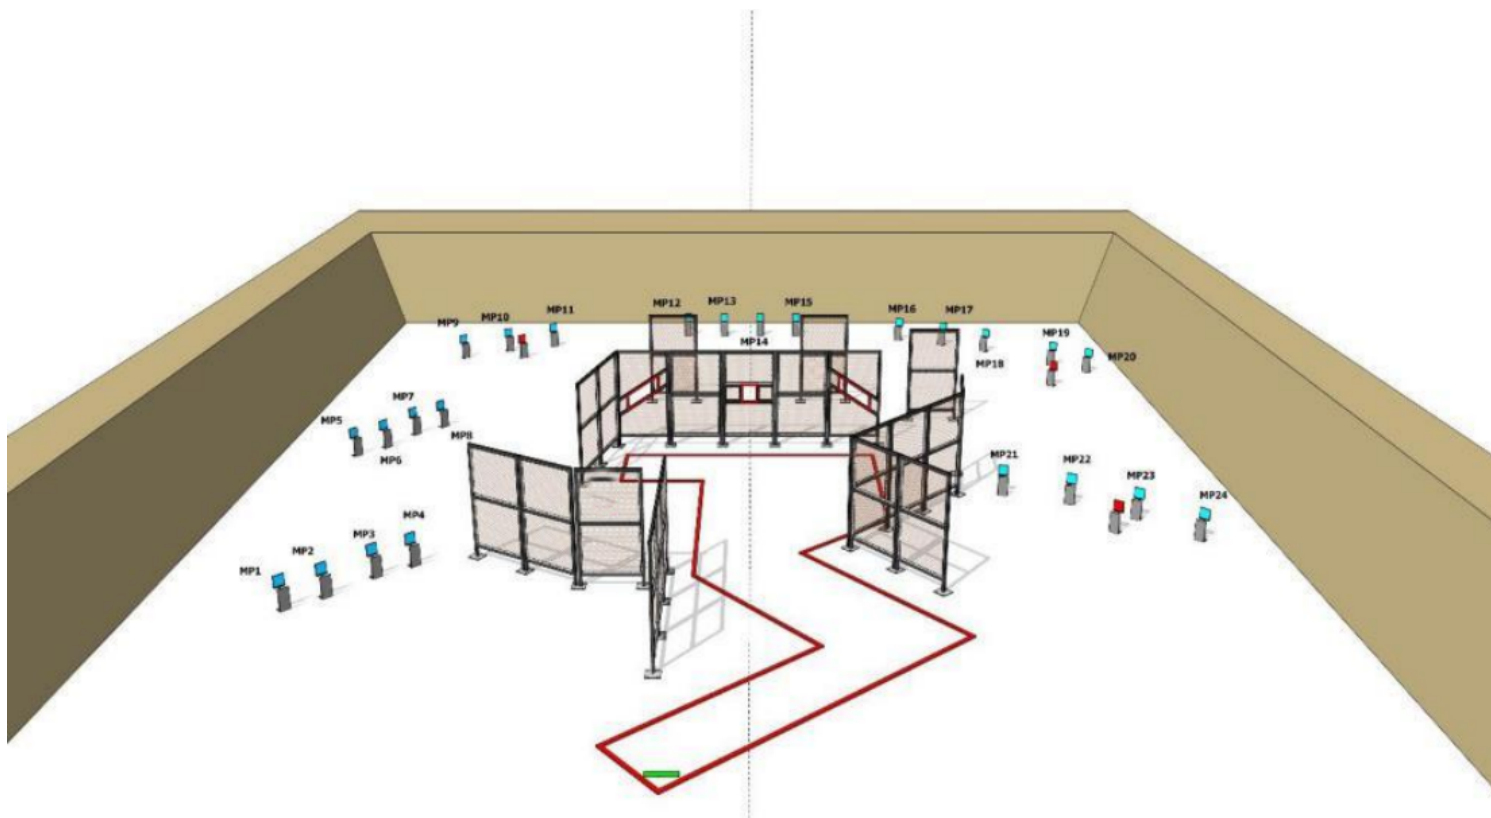

I ETAPA CAMPEONATO BRASILEIRO IPSC SHOTGUN 2025

Stage 5

Targets: 24 IPSC Metal Plates

Minimum number of rounds: 24

Ammunition Type: Birdshot

Shotgun Ready Condition: Loaded (Option 1).

Start Position: Standing, heels touching the start line, Shotgun in the ready condition held in both hands, stock touching the competitor at hip level, trigger guard downwards, barrel parallel to the ground, finger outside the trigger guard as demonstrated.

Time starts: Audible signal.

Procedure: At the start signal engage targets,