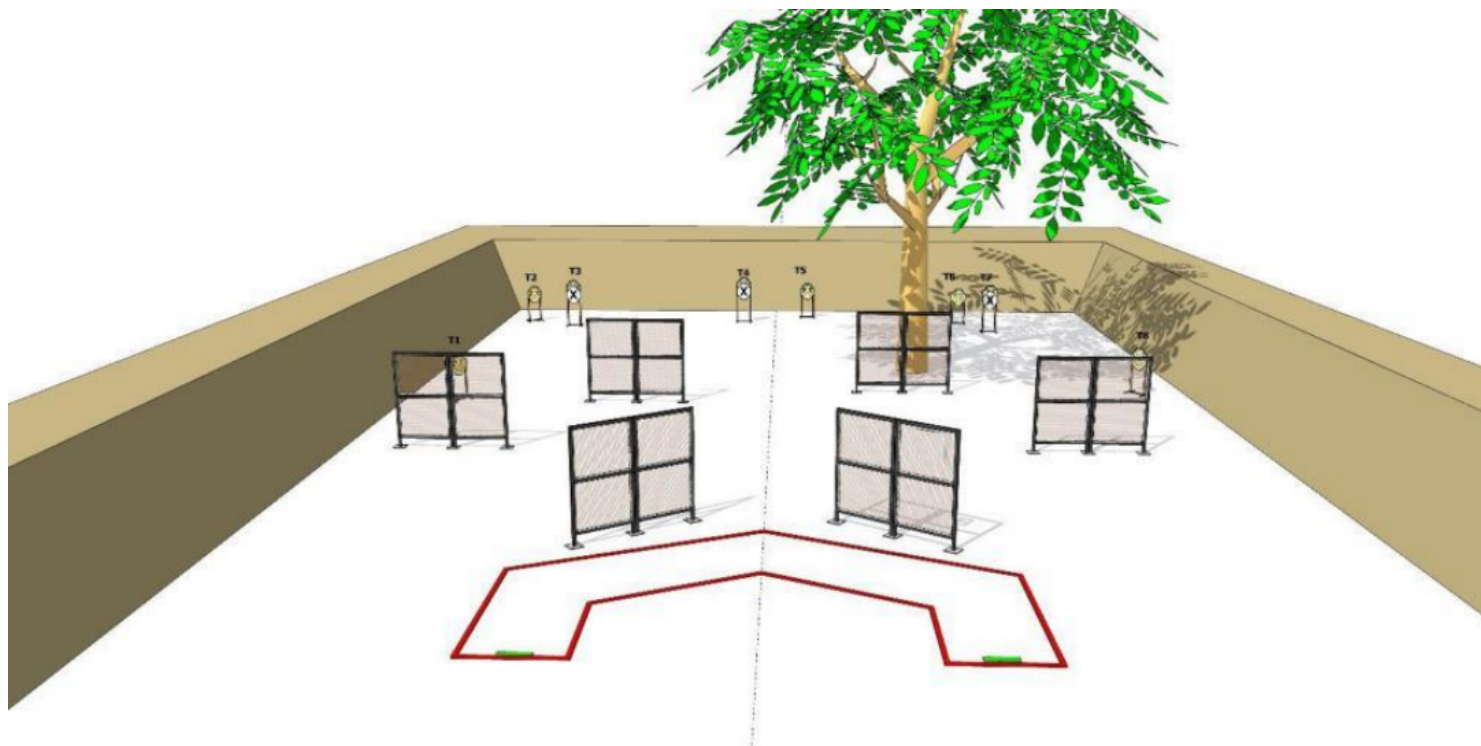

I ETAPA CAMPEONATO BRASILEIRO IPSC SHOTGUN 2025

Stage 6

Targets: 8 IPSC Targets

Minimum number of rounds: 8

Number of scoring hits for paper targets: 1

Ammunition Type: Slugs

Shotgun Ready Condition: Loaded (Option 1)

Start Position: Standing, heels touching any start line, Shotgun in the ready condition held in both hands, stock touching the competitor at hip level, trigger guard downwards, barrel parallel to the ground, finger outside the trigger guard as demonstrated.

Time starts: Audible signal.

Procedure: At the start signal engage targets.