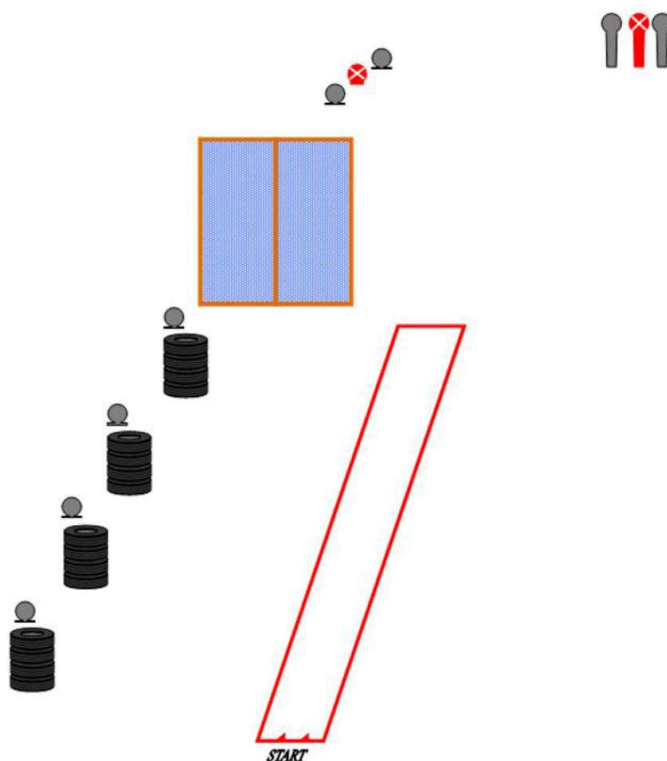

I ETAPA CAMPEONATO BRASILEIRO IPSC SHOTGUN 2025

Stage 2

Targets: 2 IPSC Mini-Poppers, 6 IPSC Metal Plates

Minimum number of rounds: 8

Ammunition Type: Birdshot

Shotgun Ready Condition: Loaded (Option 1).

Start Position: Standing anywhere in area, Shotgun in the ready condition held in both hands, stock touching the competitor at hip level, trigger guard downwards, barrel parallel to the ground, finger outside the trigger guard as demonstrated.

Time starts: Audible signal.

Procedure: At the start signal engage targets,