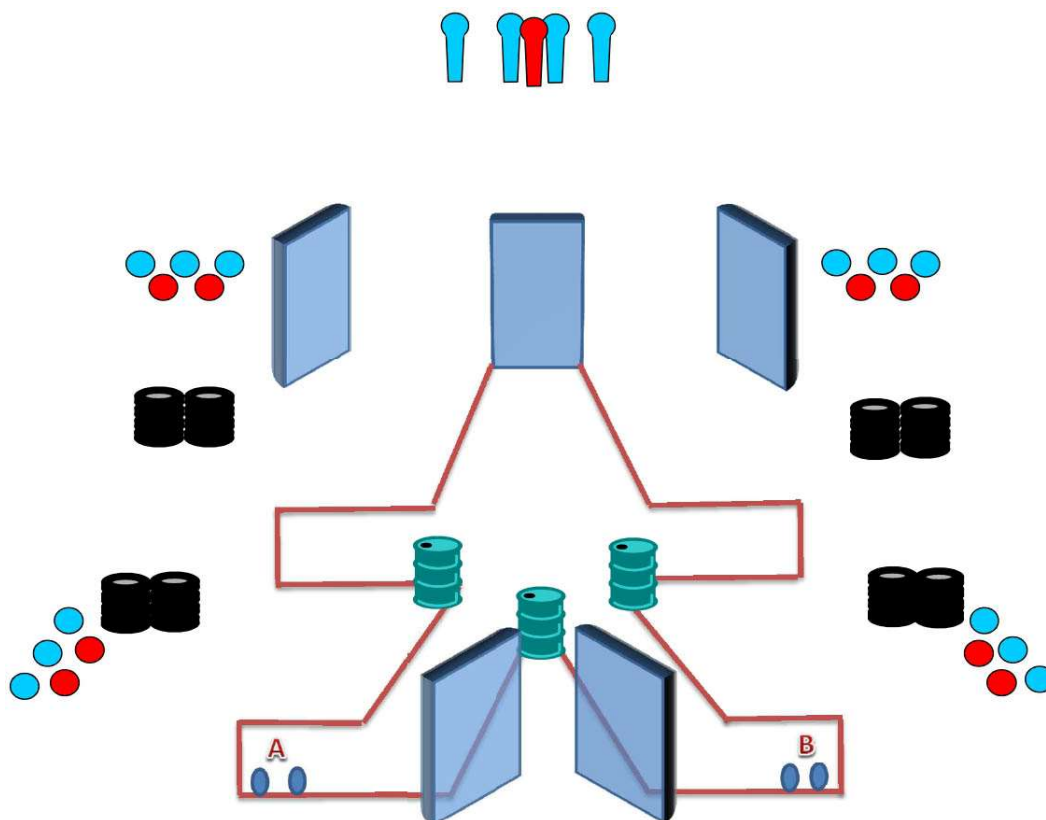

I ETAPA CAMPEONATO BRASILEIRO IPSC SHOTGUN 2025

Stage 3

Targets: 4 IPSC Mini-Poppers, 12 IPSC Metal Plates

Minimum number of rounds: 16

Ammunition Type: Birdshot

Shotgun Ready Condition: Loaded (Option 1).

Start Position: Standing anywhere in area, Shotgun in the ready condition held in both hands, stock touching the competitor at hip level, trigger guard downwards, barrel parallel to the ground, finger outside the trigger guard as demonstrated.

Time starts: Audible signal.

Procedure: At the start signal engage targets,