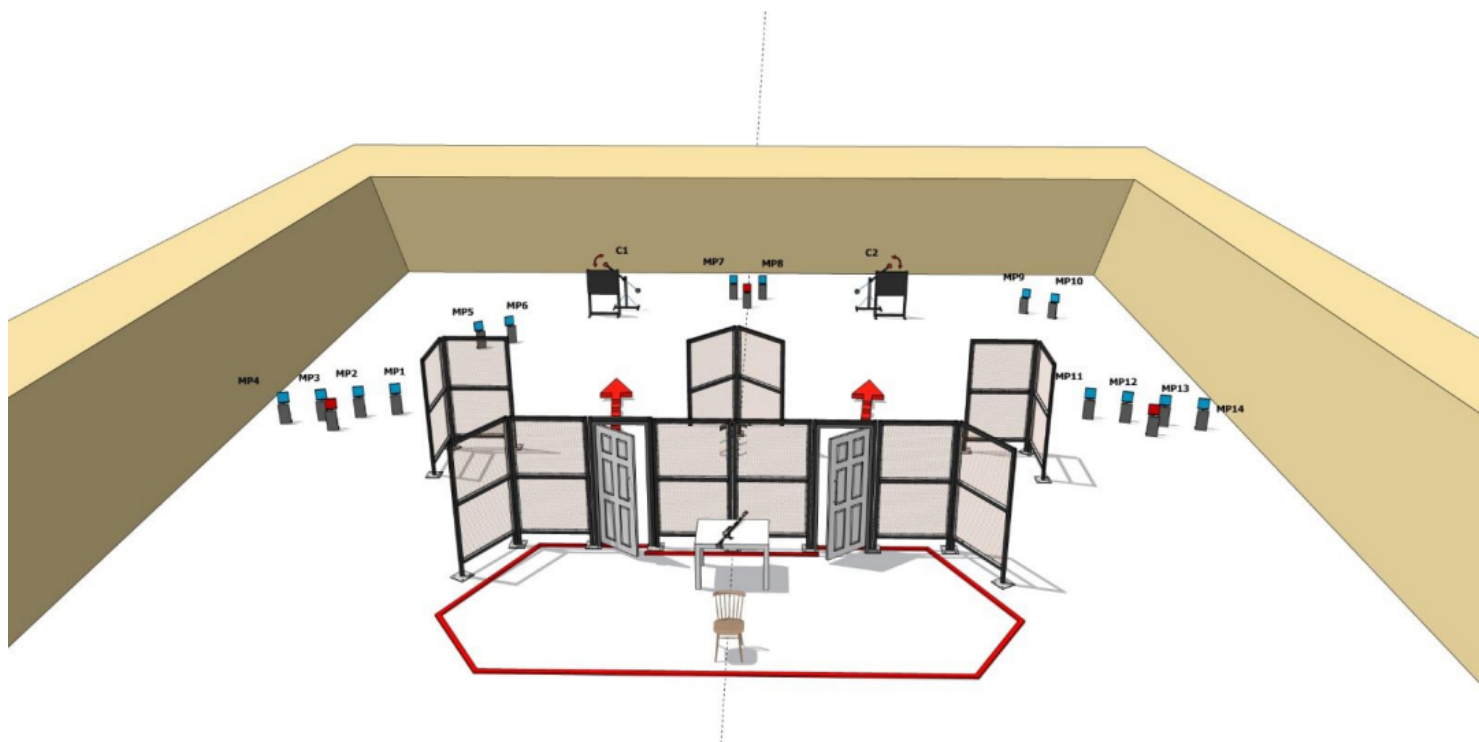

I ETAPA CAMPEONATO BRASILEIRO IPSC SHOTGUN 2025

Stage 11

Targets: 14 IPSC Metal Plates, 2 Clay Targets

Minimum number of rounds: 16

Ammunition Type: Birdshot

Shotgun Ready Condition: Unloaded (Option 3), bolt closed.

Start Position: Seated, back touching the back of the chair, heels touching the chairs legs as demonstrated. Shotgun on the table on the mark.

Time starts: Audible signal.

Procedure: At the start signal engage targets Opening the door 1 activates moving Clay Target C1 and Opening door 2 activates moving Clay Target C2, both remains visible at rest.